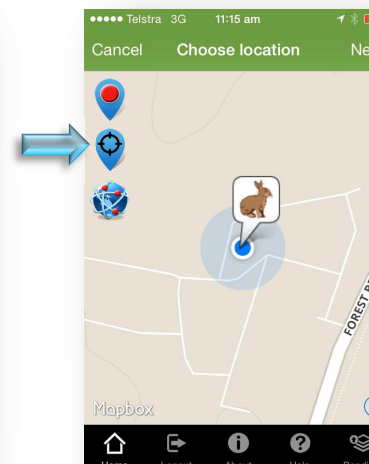

RabbitScan Mobile App (download free from AppStore or Google play) or go to the website [www.rabbitscan.org.au](http://www.rabbitscan.org.au)

App Homepage

Your current location

Turn maps on

Satellite display

Download App

Navigation on

Navigation off

Select current location

Complete the questions and submit the data