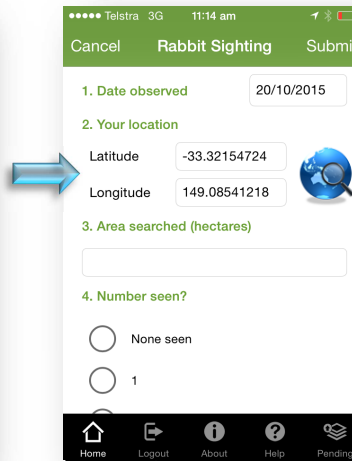

RabbitScan Mobile App (download free from AppStore or Google play) or go to the website [www.rabbitscan.org.au](http://www.rabbitscan.org.au)

App Homepage

Your current location

Turn maps on

Satellite display

Download App

Navigation on

Navigation off

Select current location

Complete the questions and submit the data