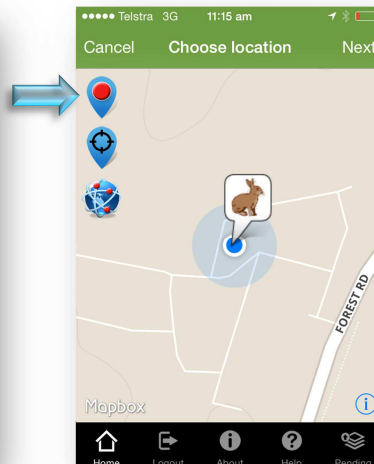

RabbitScan Mobile App (download free from AppStore or Google play) or go to the website [www.rabbitscan.org.au](http://www.rabbitscan.org.au)

App Homepage

Your current location

Turn maps on

Satellite display

Download App

Navigation on

Navigation off

Select current location

Complete the questions and submit the data