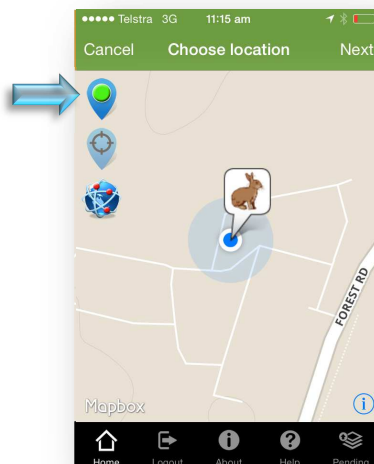

RabbitScan Mobile App (download free from AppStore or Google play) or go to the website [www.rabbitscan.org.au](http://www.rabbitscan.org.au)

App Homepage

Your current location

Turn maps on

Satellite display

Download App

Navigation on

Navigation off

Select current location

Complete the questions and submit the data