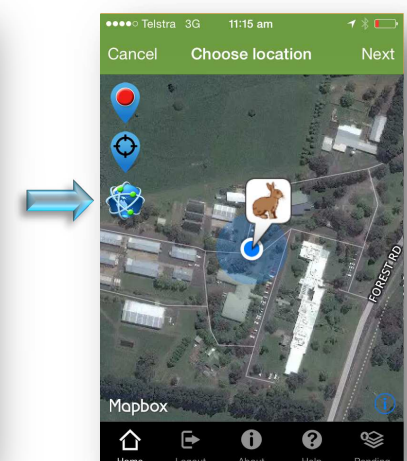

RabbitScan Mobile App (download free from AppStore or Google play) or go to the website [www.rabbitscan.org.au](http://www.rabbitscan.org.au)

App Homepage

Your current location

Turn maps on

Satellite display

Download App

Navigation on

Navigation off

Select current location

Complete the questions and submit the data