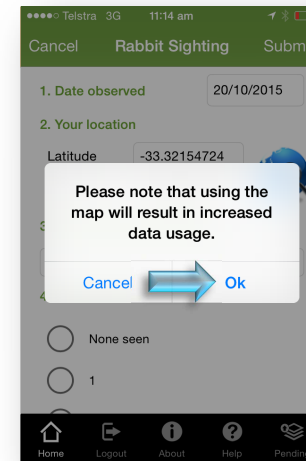

RabbitScan Mobile App (download free from AppStore or Google play) or go to the website [www.rabbitscan.org.au](http://www.rabbitscan.org.au)

App Homepage

Your current location

Turn maps on

Satellite display

Download App

Navigation on

Navigation off

Select current location

Complete the questions and submit the data