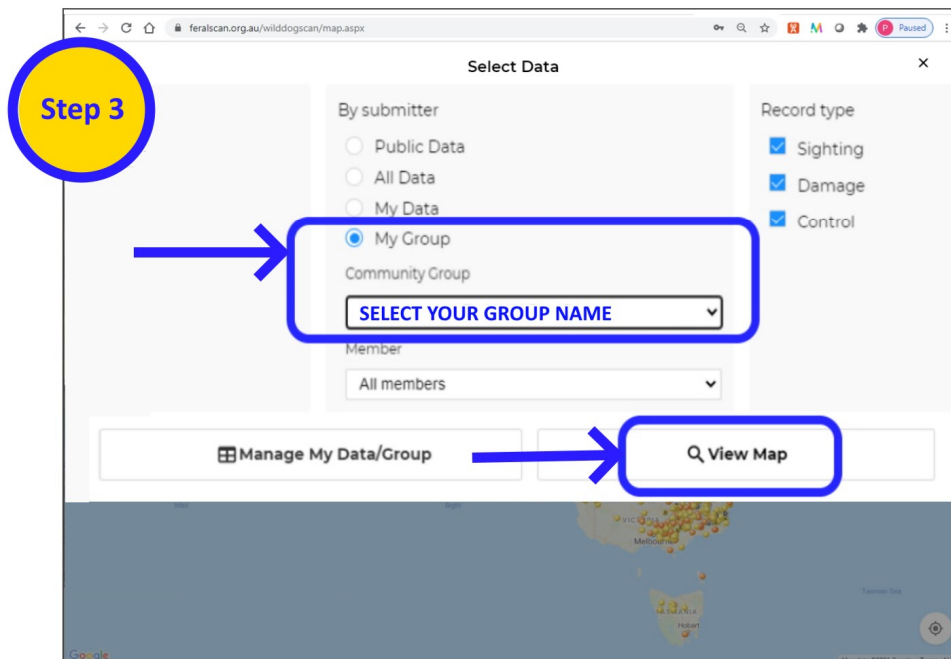

Open the website and Login, then select 'Record wild dogs'

When the map opens, click 'Select-Data'

Click 'My-Group' and select your group name, then 'View-Map'

The map will then show records from your Group only. Click on each record to view the details or image(s)