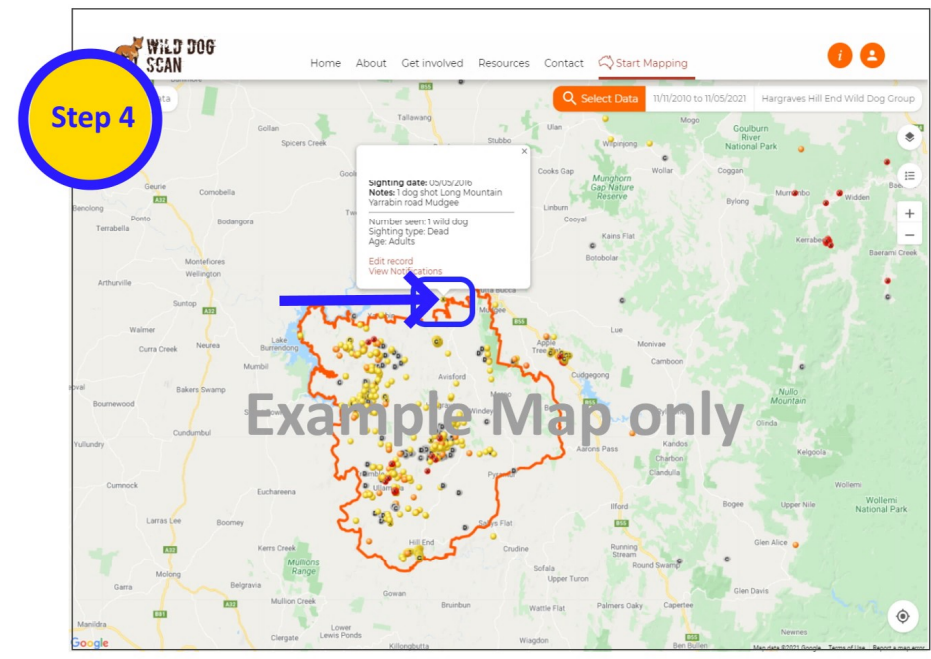

Open the website and Login, then select 'Record wild dogs'

When the map opens, click 'Select-Data'

Click 'My-Group' and select your group name, then 'View-Map'

The map will then show records from your Group only. Click on each record to view the details or image(s)