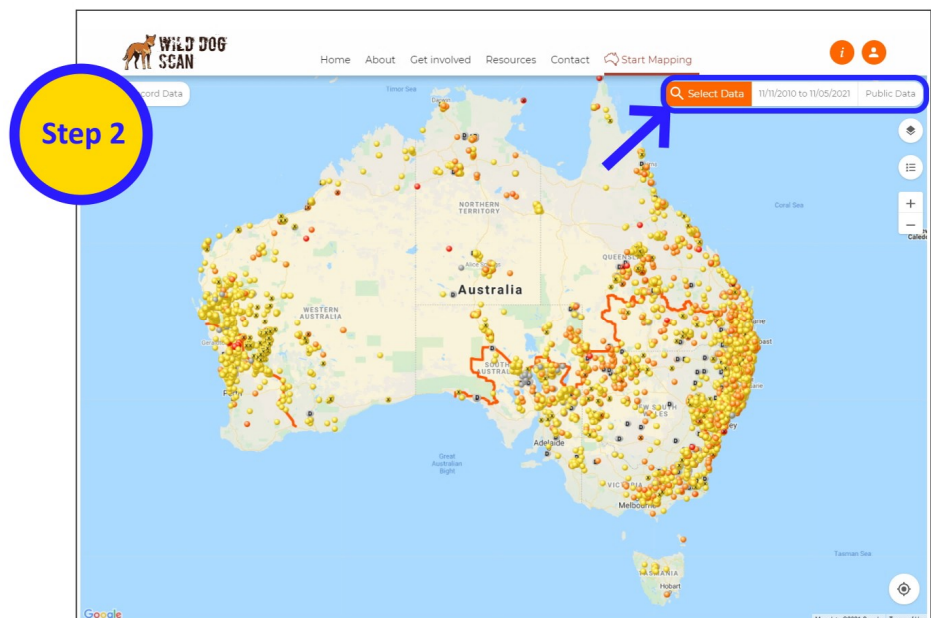

Open the website and Login, then select 'Record wild dogs'

When the map opens, click 'Select-Data'

Click 'My-Group' and select your group name, then 'View-Map'

The map will then show records from your Group only. Click on each record to view the details or image(s)